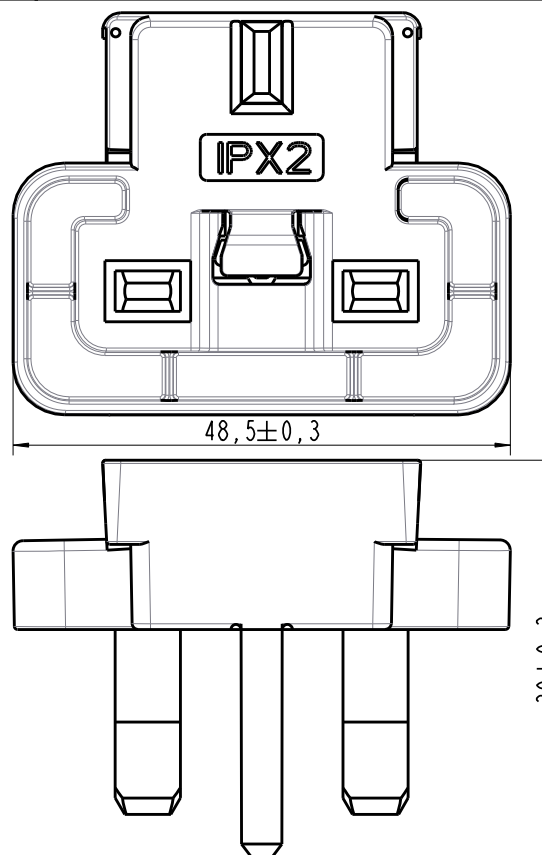

Euro IPX2		
Color	Description	Part number
Black	Adapter EU FOX IPX2 15.4360.531-177 black	1845799
	Adapter EU FOX IPX2 packed 15.4360.531-177 black	1847618
White	Adapter EU FOX IPX2 15.4360.531-234 white	1847566
	Adapter EU FOX IPX2 packed 15.4360.531-234 white	1847617

UK IPX2		
Color	Description	Part number
Black	Adapter UK FOX assembled IPX2 15.4361.831-177 black	1847579
	Adapter UK FOX assembled packed IPX2 15.4361.831-177 black	1847606
White	Adapter UK FOX assembled IPX2 15.4361.831-234 white	1847578
	Adapter UK FOX assembled packed IPX2 15.4361.831-234 white	1847605