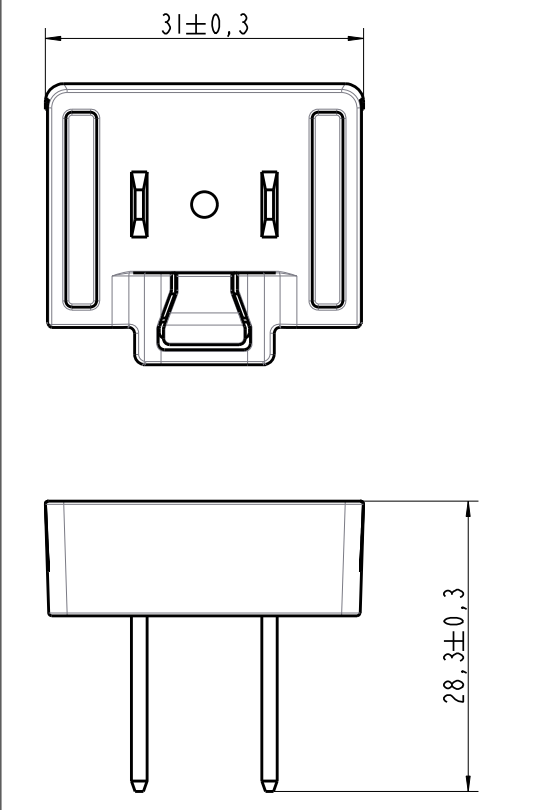

US IPX2		
Color	Description	Part number
Black	Adapter US FOX IPX2 15.4362.531-177 black	1847589
	Adapter US FOX IPX2 packed 15.4362.531-177 black	1847604
White	Adapter US FOX IPX2 15.4362.531-234 white	1847568
	Adapter US FOX IPX2 packed 15.4362.531-234 white	1847603