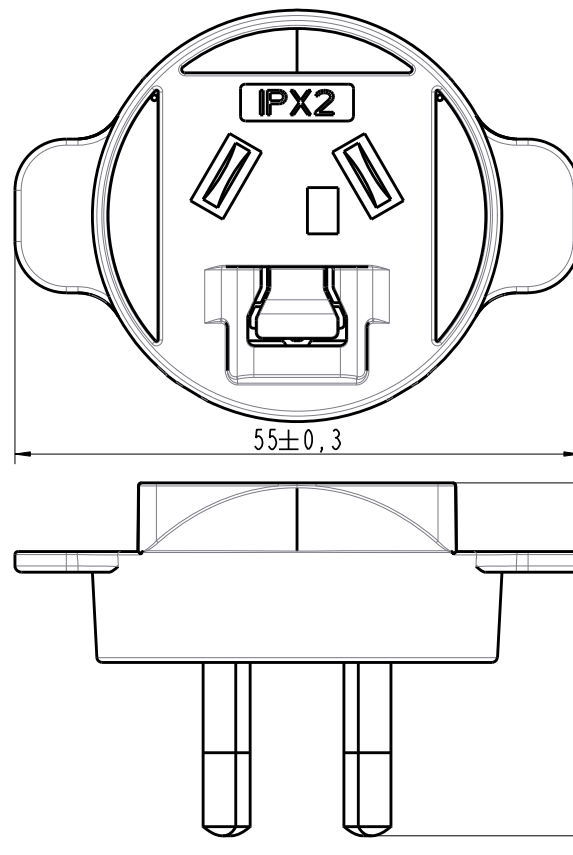

AUS IPX2		
Color	Description	Part number
Black	Adapter AU FOX IPX2 15.4363.531-177 black	1847588
	Adapter AU FOX IPX2 packed 15.4363.531-177 black	1847624
White	Adapter AU FOX IPX2 15.4363.531-234 white	1847569
	Adapter AU FOX IPX2 packed 15.4363.531-234 white	1847623