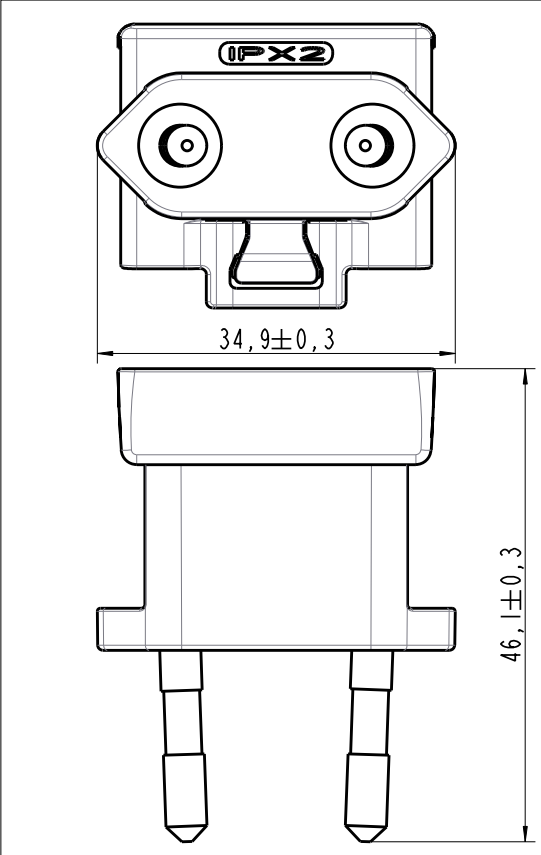

Euro IPX2		
Color	Description	Part number
Black	Adapter EU FOX IPX2 15.4360.531-177 black	1845799
	Adapter EU FOX IPX2 packed 15.4360.531-177 black	1847618
White	Adapter EU FOX IPX2 15.4360.531-234 white	1847566
	Adapter EU FOX IPX2 packed 15.4360.531-234 white	1847617

UK IPX2		
Color	Description	Part number
Black	Adapter UK FOX assembled IPX2 15.4361.831-177 black	1847579
	Adapter UK FOX assembled packed IPX2 15.4361.831-177 black	1847606
White	Adapter UK FOX assembled IPX2 15.4361.831-234 white	1847578
	Adapter UK FOX assembled packed IPX2 15.4361.831-234 white	1847605

US IPX2		
Color	Description	Part number
Black	Adapter US FOX IPX2 15.4362.531-177 black	1847589
	Adapter US FOX IPX2 packed 15.4362.531-177 black	1847604
White	Adapter US FOX IPX2 15.4362.531-234 white	1847568
	Adapter US FOX IPX2 packed 15.4362.531-234 white	1847603

AUS IPX2		
Color	Description	Part number
Black	Adapter AU FOX IPX2 15.4363.531-177 black	1847588
	Adapter AU FOX IPX2 packed 15.4363.531-177 black	1847624
White	Adapter AU FOX IPX2 15.4363.531-234 white	1847569
	Adapter AU FOX IPX2 packed 15.4363.531-234 white	1847623

IPX2 Adaptor

Copying of this document, and giving it to others and the use or communication of the contents thereof, are forbidden without express authority. Offenders are liable to the payment of damages. All rights are reserved in the event of the grant of a patent or the registration of a utility model or design.

General Tolerance	Scale 1:1	Filename: 1_4601.489.01	Part No.:
2017 Date	Name	(Material)	
Author 2017.05.31	weihua	(Description)	
Appr.		FOX AC adaptor summary	
	Archiving No.	(Drawing No.)	
	FRIWO	1.4601.489-01	Sheet 2
Ver. Change Note	Date Name	sub. for:	2 Bl.