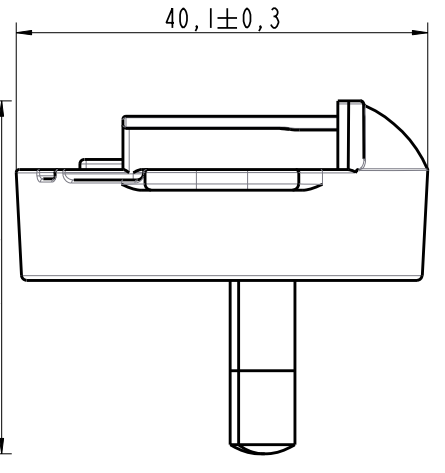

IPX2 Adaptor

Copying of this document, and giving it to others and the use or communication of the contents thereof, are forbidden without express authority. Offenders are liable to the payment of damages. All rights are reserved in the event of the grant of a patent or the registration of a utility model or design.

General Tolerance	Scale 1:1	Filename: 1_4601.489.01	Part No.:
2017 Date	Name	(Material)	
Author 2017.05.31	weihua	(Description)	
Appr.		FOX AC adaptor summary	
	Archiving No.	(Drawing No.)	
	FRIWO	1.4601.489-01	Sheet 2
Ver. Change Note	Date Name	sub. for:	2 Bl.